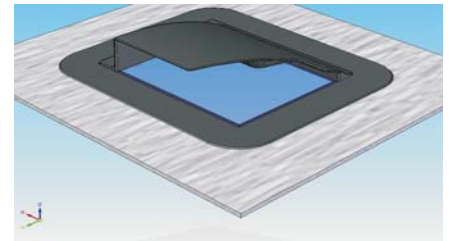

PRMc Table Frame

* PRMc readers with SmartCard feature may not possible to be integrated, please consult with ARH Support Team.

ARH Inc.

H-1126 Budapest, Királyhágó tér 8-9. Hungary
Phone: +36 1 201 9650 • Fax: +36 1 201 9651
www.arhungary.hu • E-mail: moreinfo@arhungary.hu