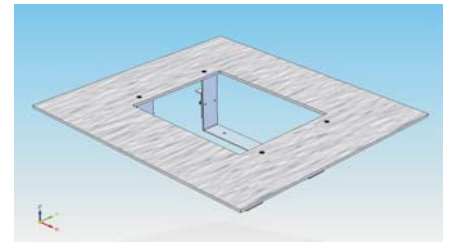

PRMc Table Frame

* PRMc readers with SmartCard feature may not possible to be integrated, please consult with ARH Support Team.

ARH Inc.

H-1126 Budapest, Királyhágó tér 8-9. Hungary
Phone: +36 1 201 9650 • Fax: +36 1 201 9651
www.arhungary.hu • E-mail: moreinfo@arhungary.hu